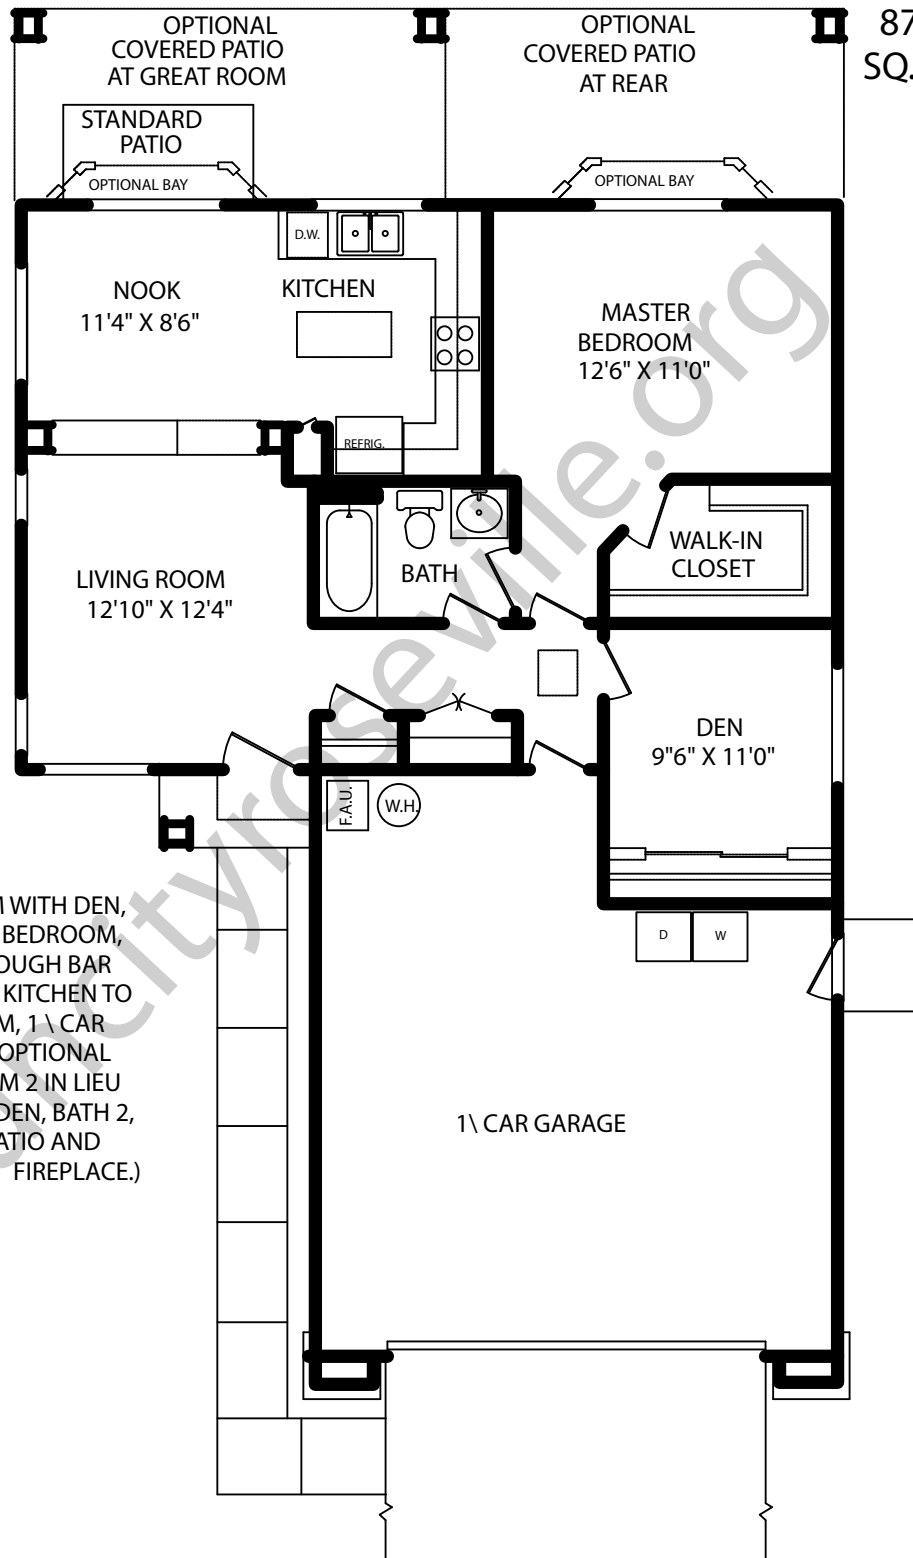

WILLOW  
878  
SQ. FT.

1 BEDROOM WITH DEN,  
MASTER BEDROOM,  
PASS THROUGH BAR  
FROM KITCHEN TO  
DINING ROOM, 1 \ CAR  
GARAGE. (OPTIONAL  
BEDROOM 2 IN LIEU  
OF DEN, BATH 2,  
COVERED PATIO AND  
FIREPLACE.)