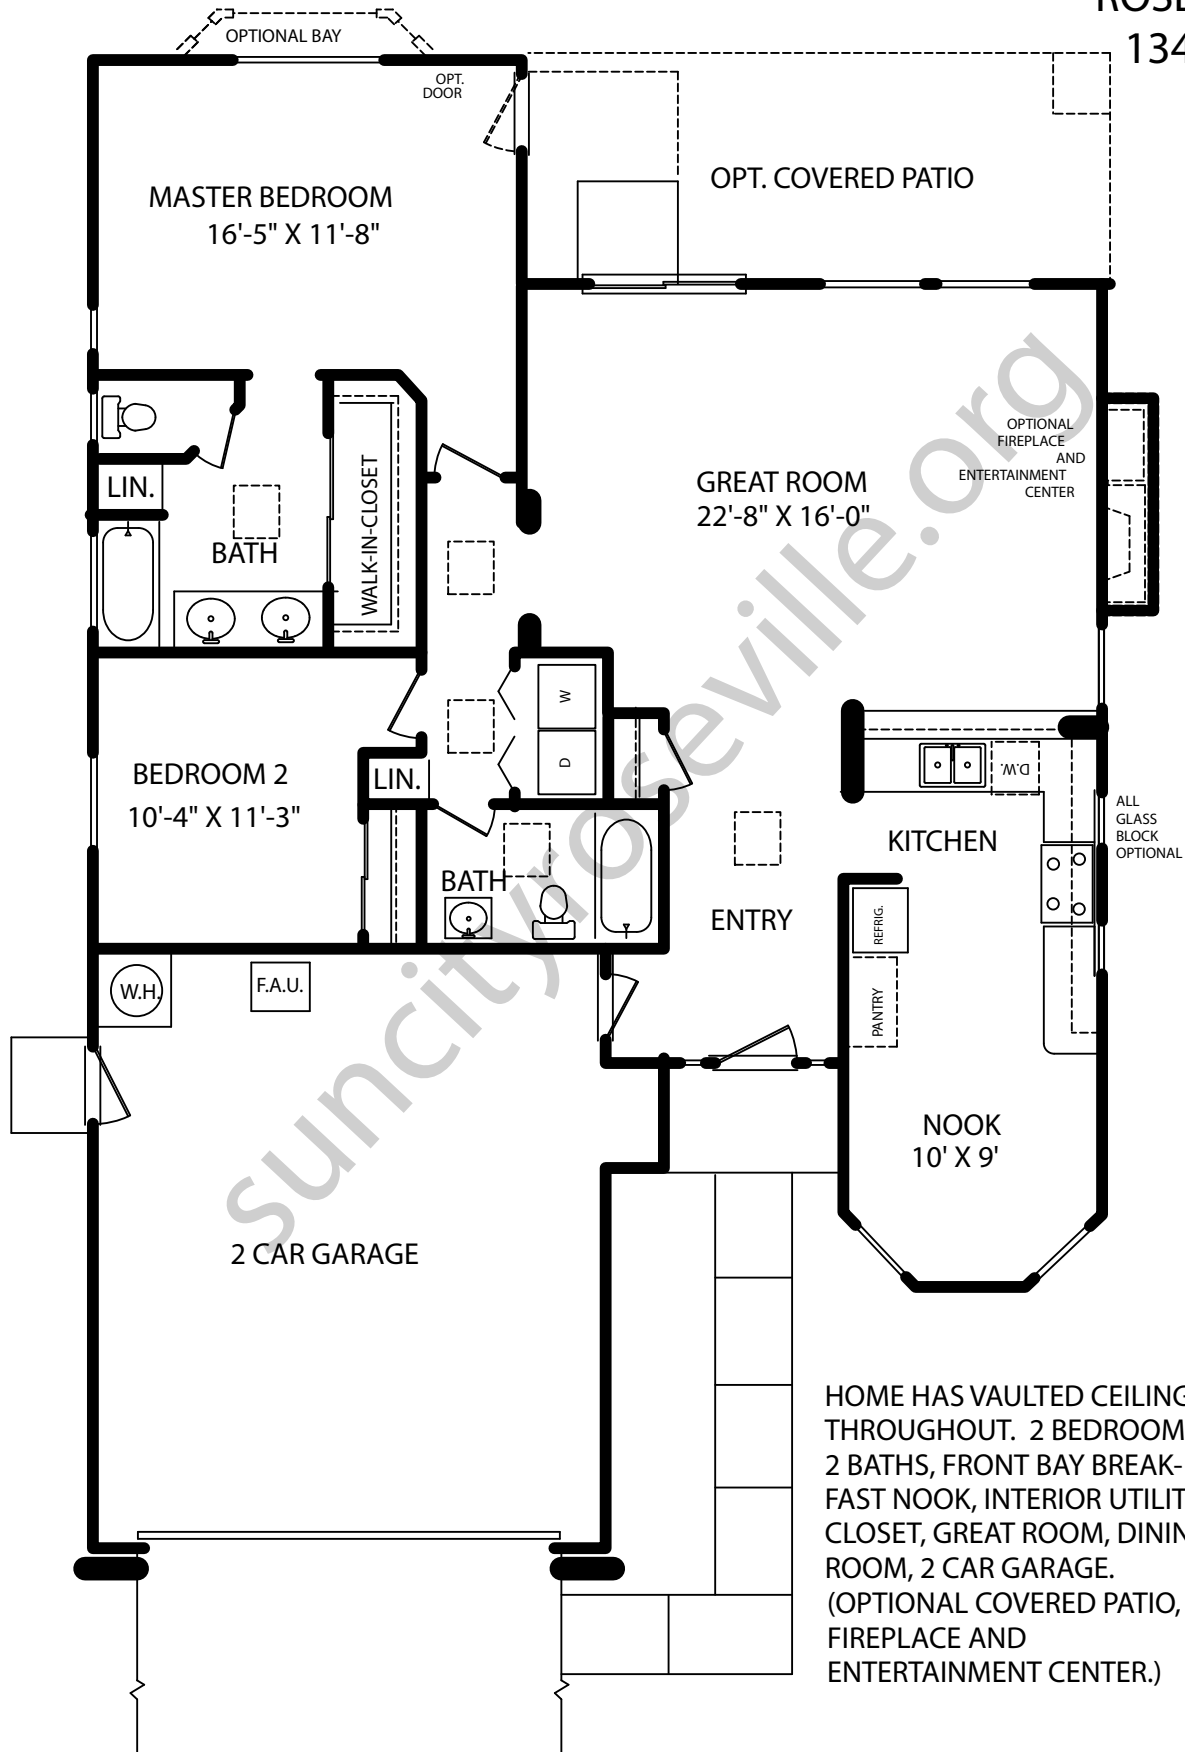

ROSETREE  
1344 S.F.

HOME HAS VAULTED CEILINGS THROUGHOUT. 2 BEDROOMS, 2 BATHS, FRONT BAY BREAKFAST NOOK, INTERIOR UTILITY CLOSET, GREAT ROOM, DINING ROOM, 2 CAR GARAGE. (OPTIONAL COVERED PATIO, FIREPLACE AND ENTERTAINMENT CENTER.)