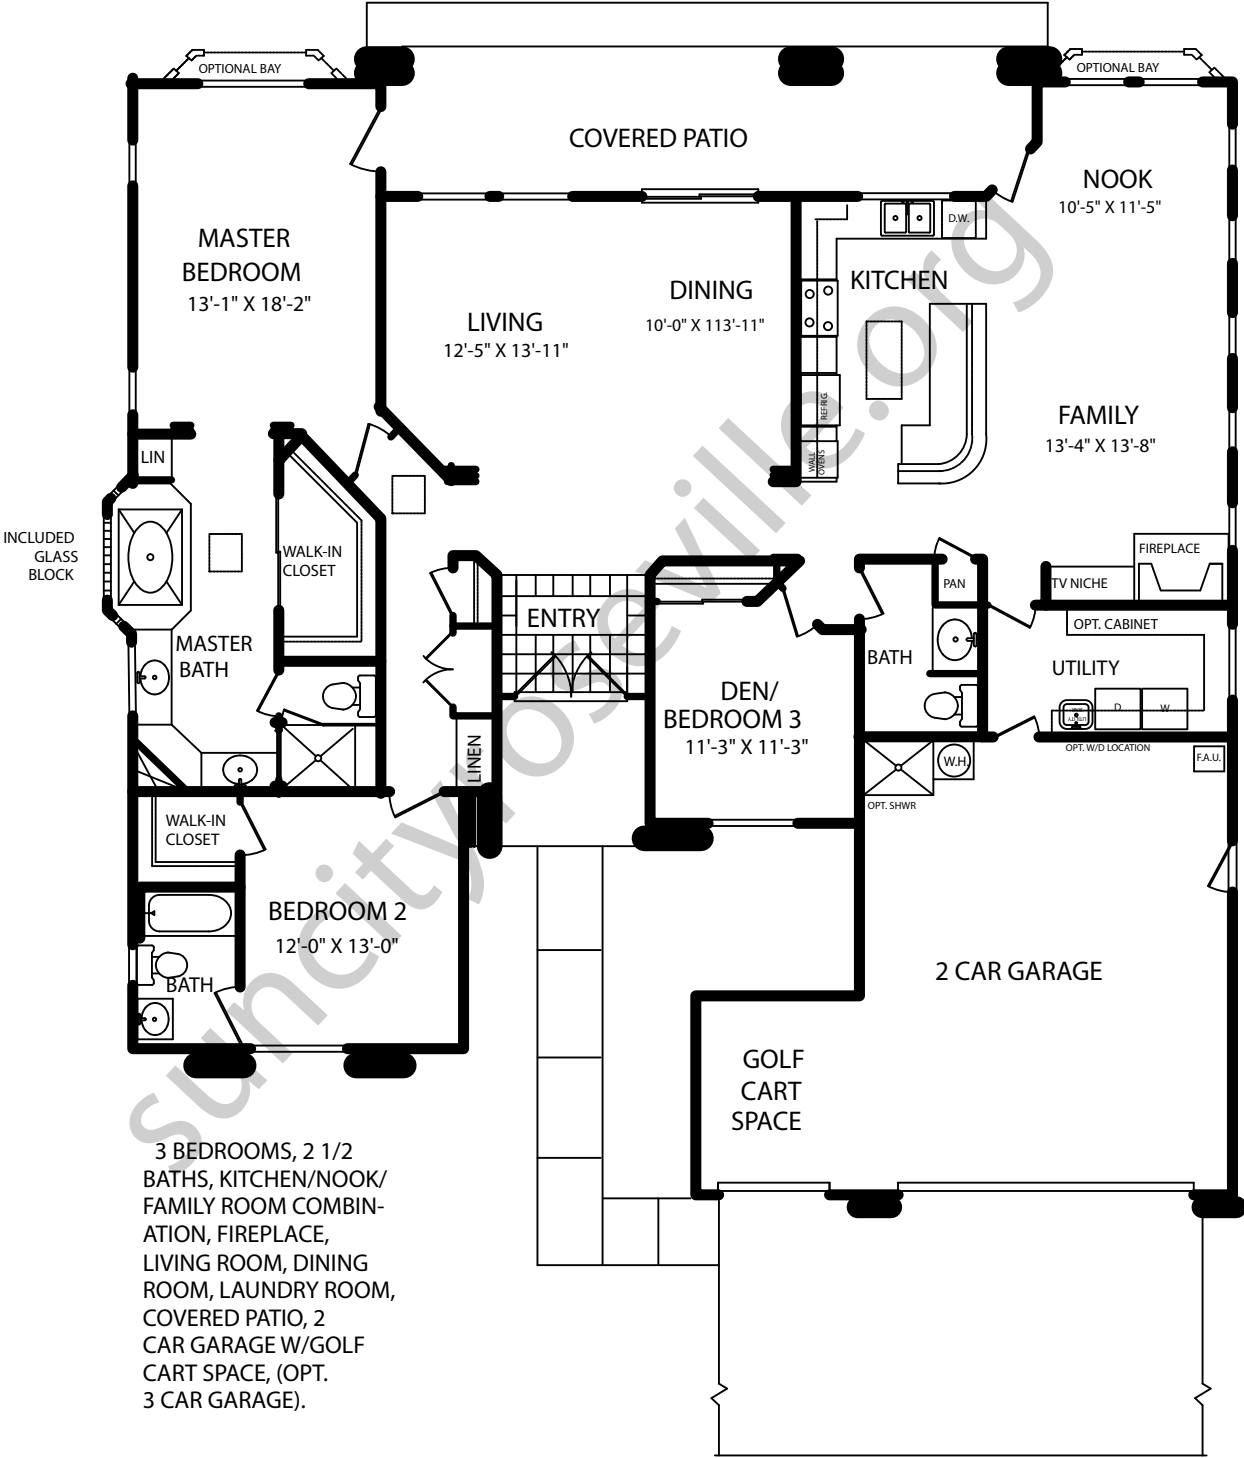

DELTA BREEZE
2208 SQ. FT.

3 BEDROOMS, 2 1/2 BATHS, KITCHEN/NOOK/FAMILY ROOM COMBINATION, FIREPLACE, LIVING ROOM, DINING ROOM, LAUNDRY ROOM, COVERED PATIO, 2 CAR GARAGE W/GOLF CART SPACE, (OPT. 3 CAR GARAGE).